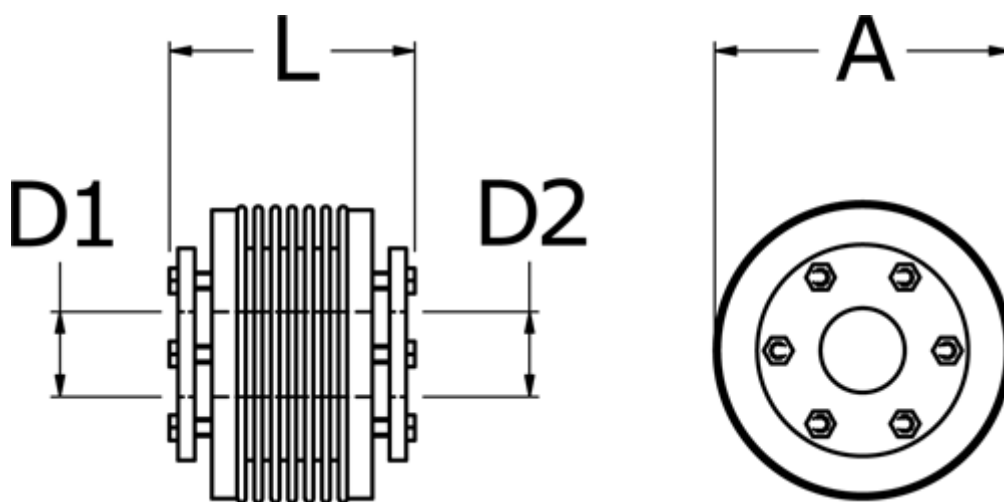

# Data Sheet

Article number: 3330502000782020

Description: Bellow coupling type 5 size200  
Length 78 mm, bore 20/20 mm

## Measures

A	= 90
D1	= 20
D2	= 20
L	= 78
Nom. torque NM (Tkn)	= 200